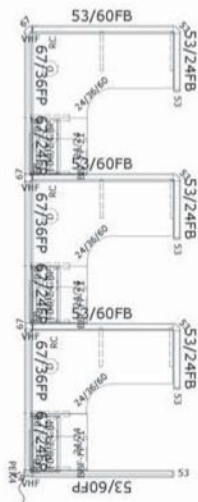

O₂TM Series Corporate Office Furniture

Available in Newly Remanufactured, Pre-Owned or Brand New!

3 In-Line

6 Pack

Size: 5' x 5' x 53/67"

1-888-442-8242

cubicles.com