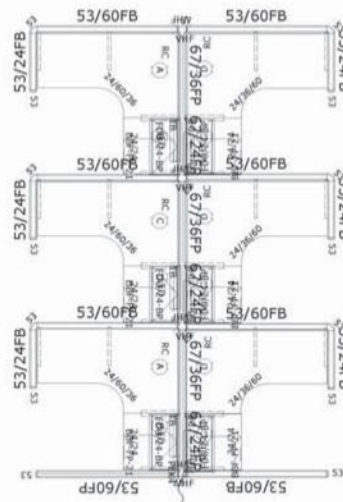

O₂TM Series Corporate Office Furniture

Available in Newly Remanufactured, Pre-Owned or Brand New!

3 In-Line

6 Pack

Size: 5' x 5' x 53/67"

1-888-442-8242

cubicles.com