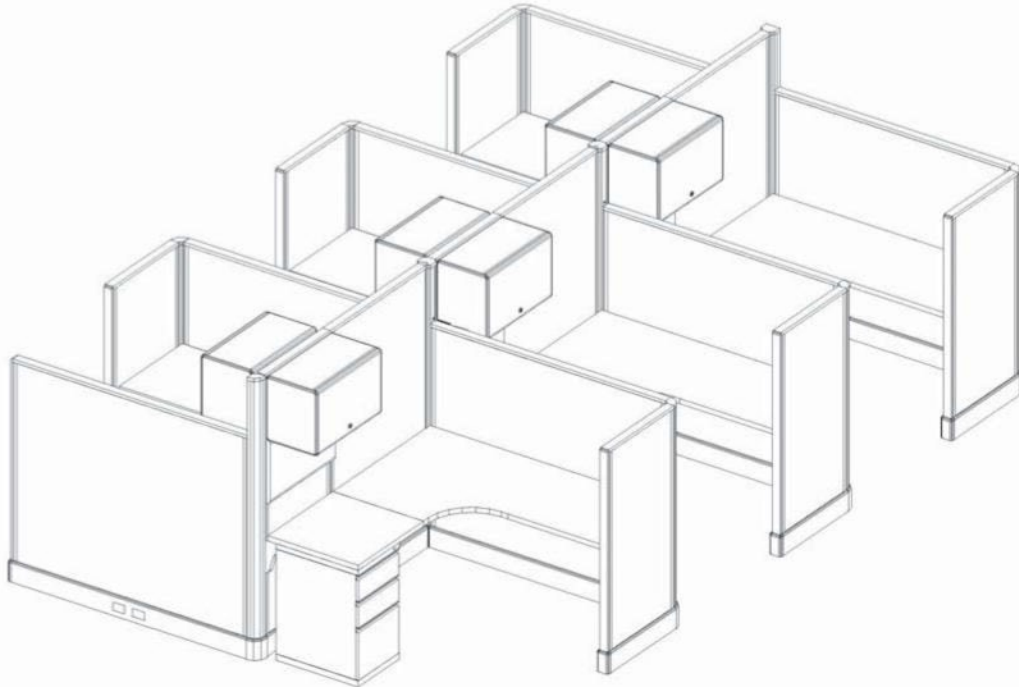

O₂TM Series Corporate Office Furniture

Available in Newly Remanufactured, Pre-Owned or Brand New!

3 In-Line

6 Pack

Size: 5' x 5' x 53/67"

1-888-442-8242

cubicles.com