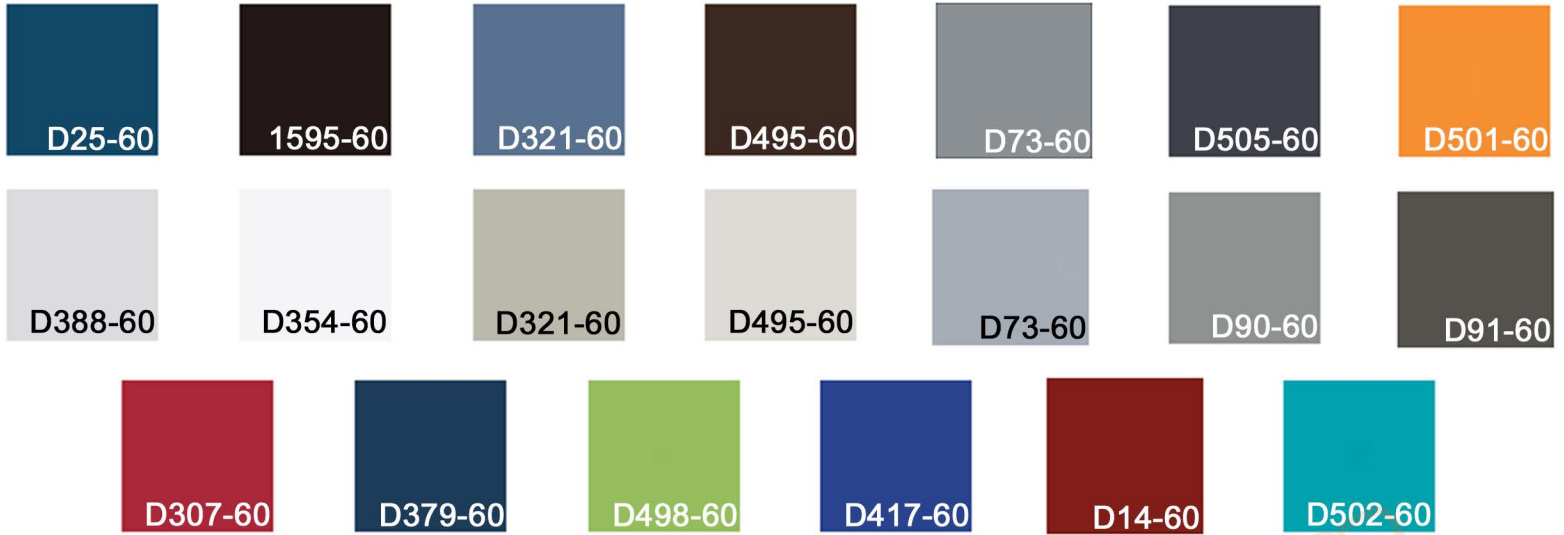

# FINISHES

## SOLID PANEL COLORS

## WOODGRAIN SIDE PANEL COLORS

## SPECIALTY & PREMIUM METAL SIDE PANEL COLORS – \*Up Charge Applies