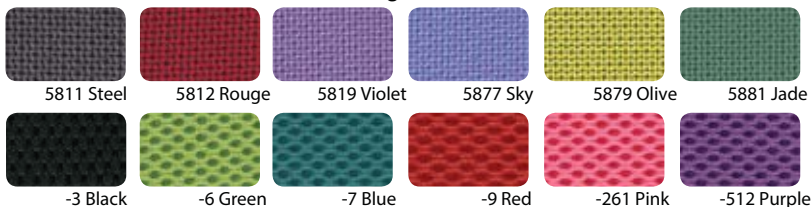

S P A C E[®]
S E A T I N G

solutions for every atmosphere

317W-W1C1F2W

White Breathable Mesh Chair with Padded Mesh Seat

Features:

- Breathable Back with Adjustable Lumbar Support
- Thick Padded Mesh Seat
- Pneumatic Seat Height Adjustment
- Deluxe 2-to-1 Synchro Tilt and Tilt Tension Control
- Height Adjustable Padded 2-Way Flip Arms
- Coated Nylon Base with Oversized Dual Wheel Carpet Casters and Black End Caps
- Available in Fun Colors: choose green office chair or other fun colors