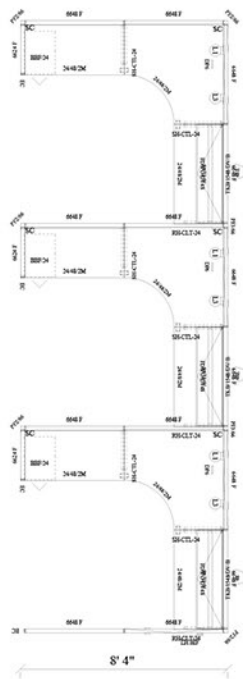

Divi Modular Workstations

by AIS Furniture

3 In-Line

6 Pack

Size: 8' x 8' x 66"

1-888-442-8242

cubicles.com