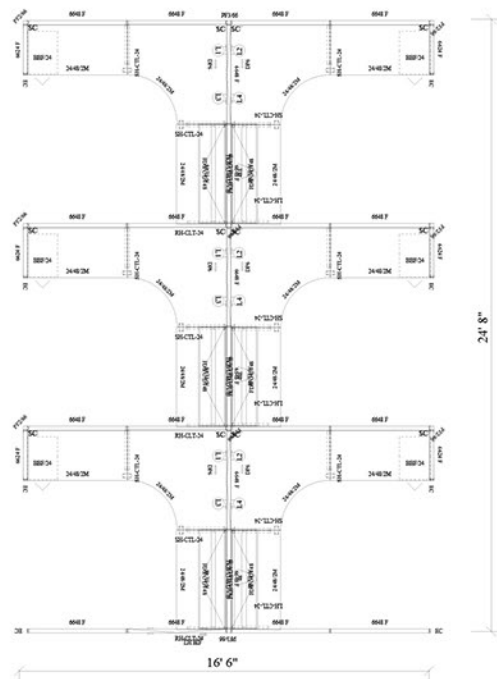

Divi Modular Workstations

by AIS Furniture

3 In-Line

6 Pack

Size: 8' x 8' x 66"

1-888-442-8242

cubicles.com