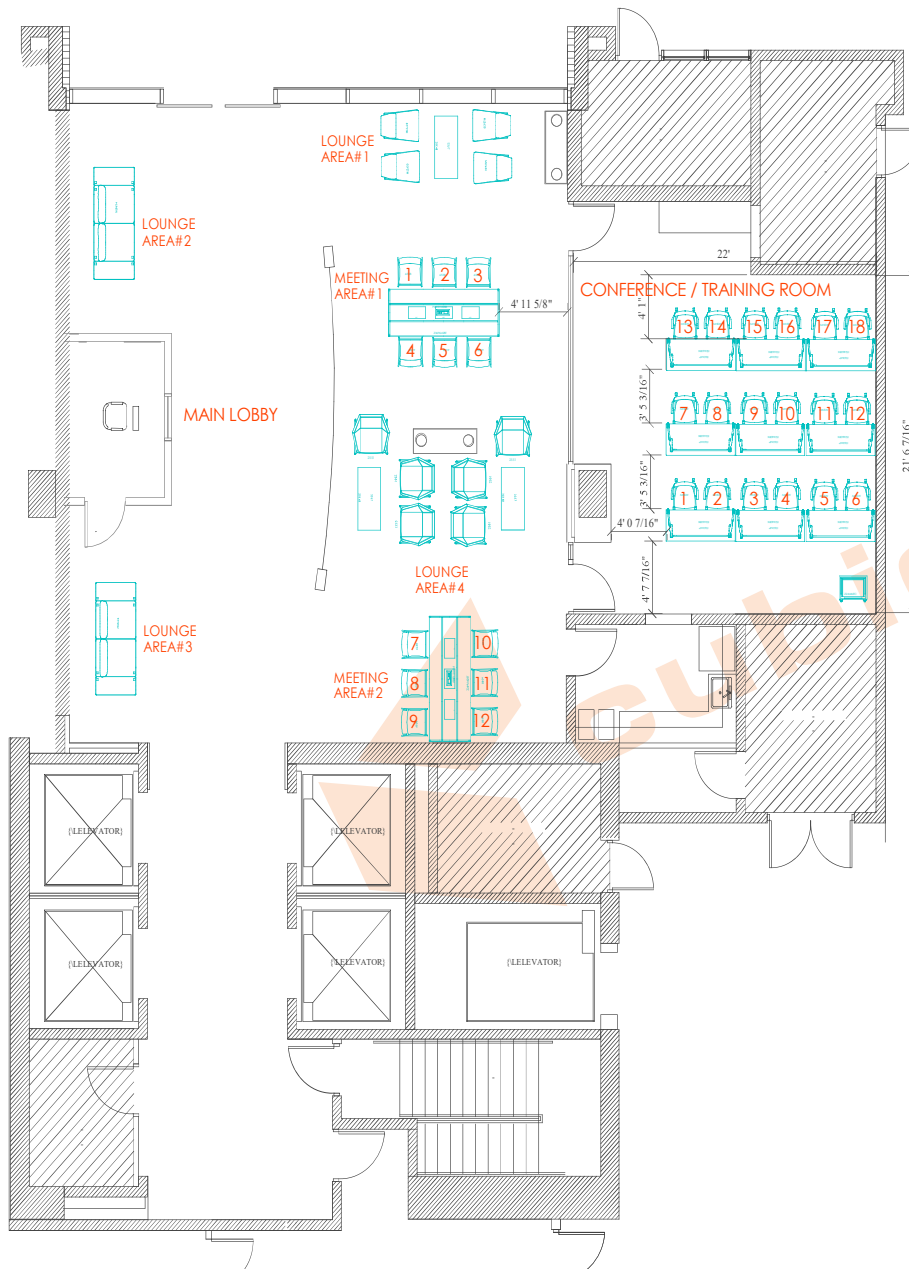

2D OVERALL FURNITURE LAYOUT

CONFERENCE / TRAINING ROOM

- [9] TRAINING TABLES W/ MODESTY (24"D x 60"W x 29"H)
- [18] TRAINING CHAIRS
- [1] LECTERN (18-36"d x 24"w 44"h)

LOUNGE AREA #1

- [4] LOUNGE CHAIRS (26"w x 30"d x 34"h)
- [1] RECTANGULAR COFFEE TABLE (48"w x 20"d x 15"h)

LOUNGE AREA #2&3

- [1] SOFA (86"w x 34"d x 32"h, 3 Seat Sofa w/ Back Cus)

LOUNGE AREA #4

- [6] ARCADIA LOUNGE CHAIRS
- [2] RECTANGULAR COFFEE TABLE (48"w x 20"d x 15"h)

MEETING AREA #1&2

- [1] BAR HEIGHT POWERED TABLES (36"d x 96"w x 42"h)
- [6] BAR HEIGHT STOOLS (42"h)