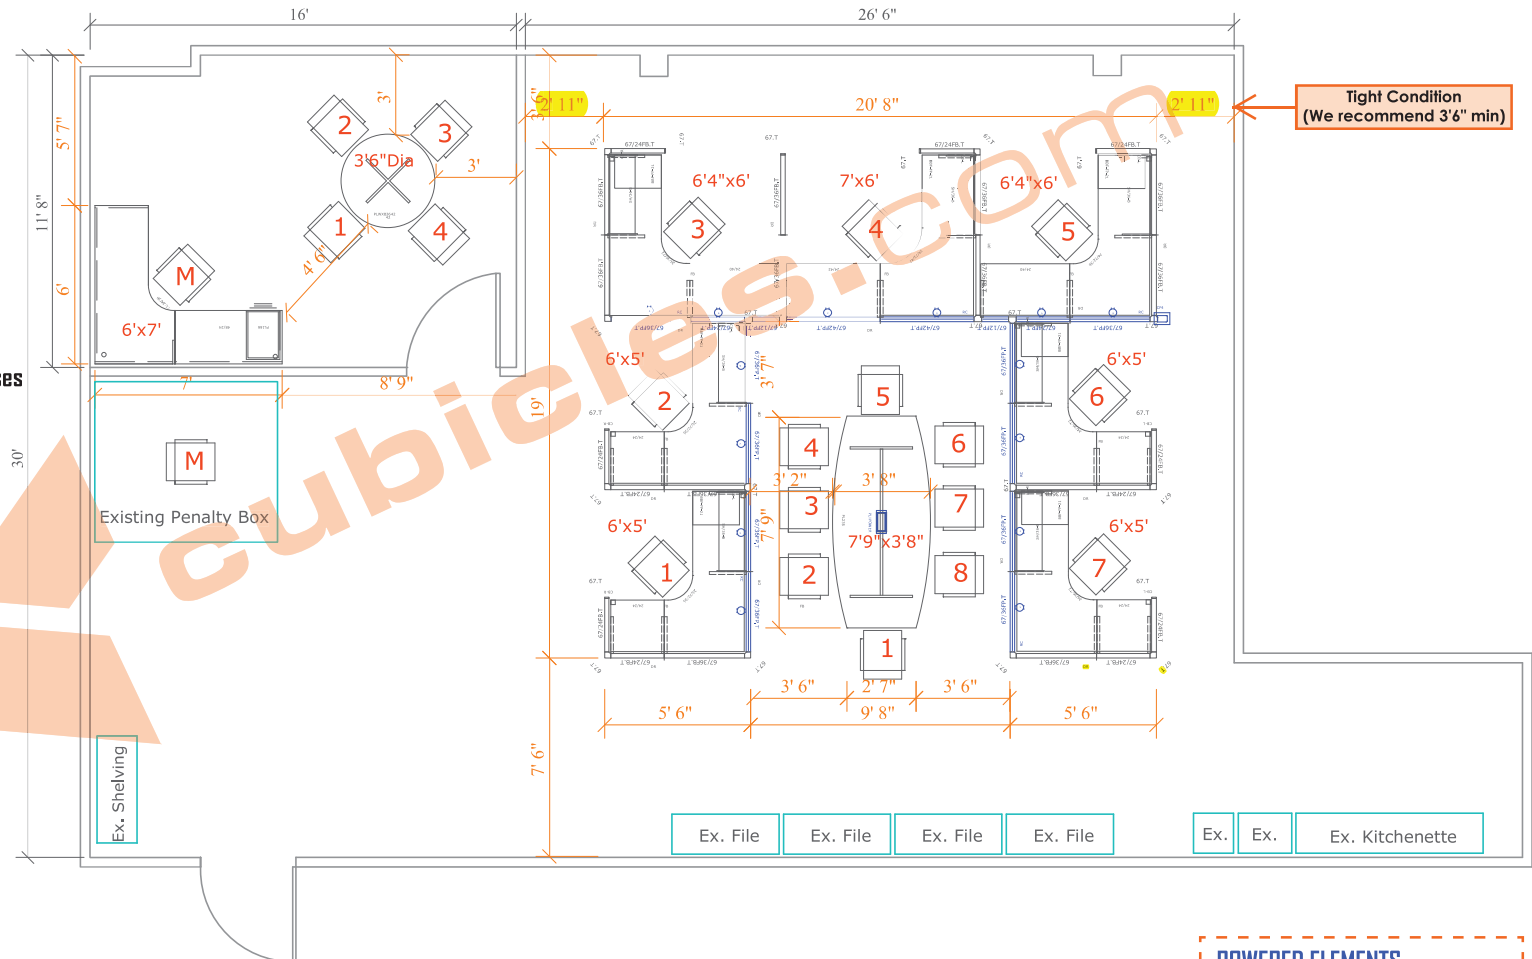

2D OVERALL

- [7] Powered Stations:**
 [02™ Series Corporate Office Furniture | Grade 1 | Thin Base]
 [4] 6'x5'x67"H Powered Stations
 [2] 6'4"x6'x67"H Powered Stations
 [1] 7'x6'x67"H Powered Stations W/
 [1] Box Box File Pedestal /Each
 [1] 36"W Half-Height Shelf / Each

- Conference Area:**
 [EOC Furniture]
 [1] 95"Wx45"D Powered Boat Shape Table W/ Slab Bases

- Office Suite:**
 [EOC Furniture]
 [1] 7'x6' L-Shape Desk W/
 [1] Box Box File Pedestal
 [1] 42"W Dia. Round Table W/ Laminate X-Base

- Seating:**
 [9] Task Chairs
 [8] Conference Chairs
 [4] Guest Chairs

POWERED ELEMENTS
NON-POWERED COMPONENTS
EXISTING