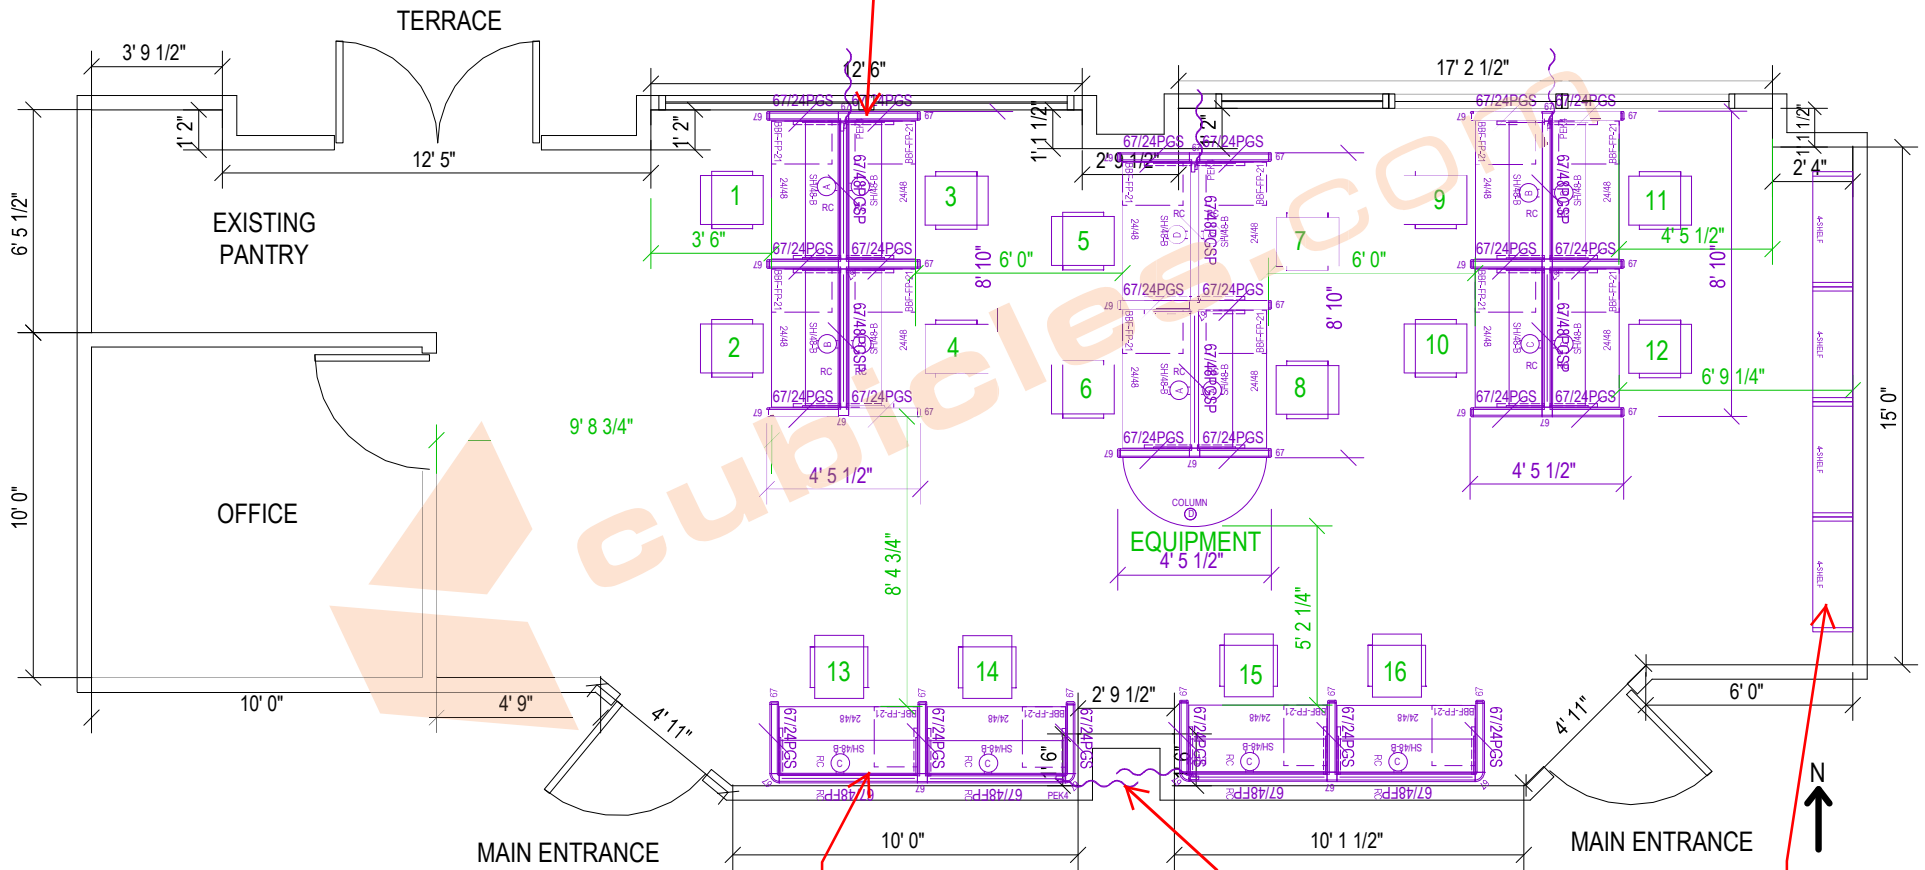

(16) 2'x4'x67"H Powered Herman Miller Style A02 Workstations w/ glass stack-on tile and shelf.

Task chairs not included.

Typical 2'x4'x67"high Fabric panel with glass stack on.

2D LAYOUT

We removed the glass from the back panel since it's facing the wall.

#13-16 will require (2) separate power feeds.

Bookshelves not included in Pricing