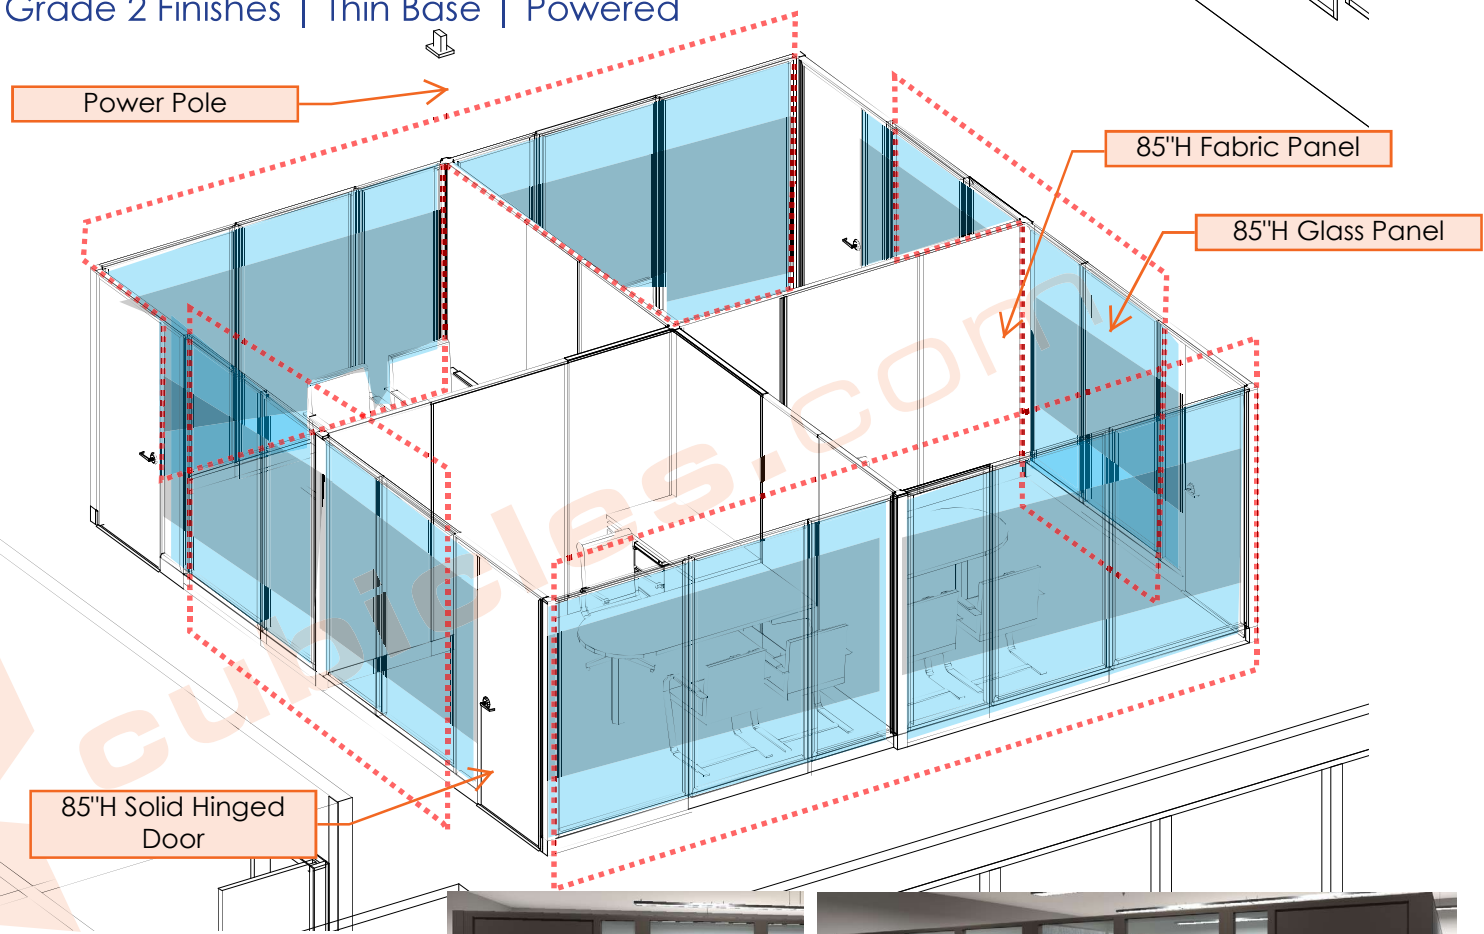

OVERALL LAYOUT 3D

O2™ Modular Office Walls | Grade 2 Finishes | Thin Base | Powered

FINISHES

- FABRIC: Pool (2334-2842)
- WORKSURFACE: Shadow Ridge
- WORKSURFACE EDGE: BU
- PAINT/TRIM/BASE: BU
- GLASS: Clear
- PRIVACY FILM: Frosted